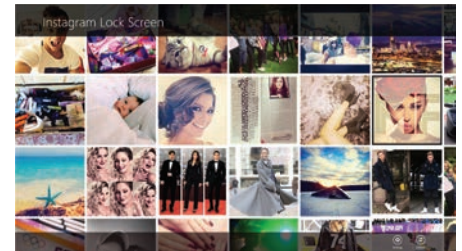

Instagram Lock Screen features:

Beautiful Photo Mosaics

Lock screens instantly become meaningful when users create custom photo mosaics.

Direct Connection

App enables direct connection to personal Instagram accounts, making it easy to select photos and receive updates.

Personal Photo Selection

Settings allow users to feature collections comprised entirely of personal Instagram photos. Users can also include photos from the tablet's photo album.

Popular Photo Selection

Popular Instagram photos posted by others can be included in the tablet user's lock screen mosaic.

Manual and Automatic Updates

Users can manually or automatically change the photos featured on their screens. Various automatic update options include: every 30 minutes, hourly, daily or weekly.