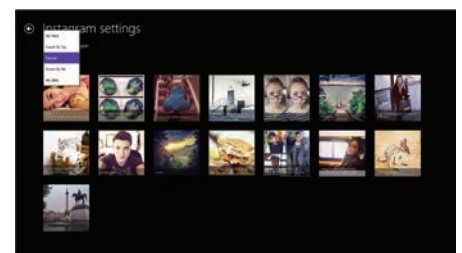

Instagram Lock Screen features:

Beautiful Photo Mosaics

Lock screens instantly become meaningful when users create custom photo mosaics.

Direct Connection

App enables direct connection to personal Instagram accounts, making it easy to select photos and receive updates.

Personal Photo Selection

Settings allow users to feature collections comprised entirely of personal Instagram photos. Users can also include photos from the tablet's photo album.

Popular Photo Selection

Popular Instagram photos posted by others can be included in the tablet user's lock screen mosaic.

Manual and Automatic Updates

Users can manually or automatically change the photos featured on their screens. Various automatic update options include: every 30 minutes, hourly, daily or weekly.