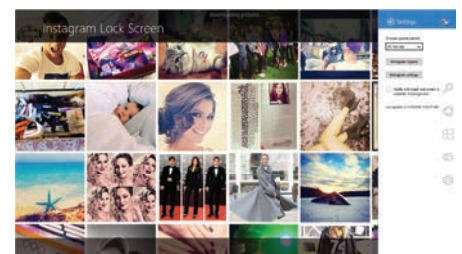

Personal Photo Selection

Settings allow users to feature collections comprised entirely of personal Instagram photos. Users can also include photos from the tablet's photo album.

Popular Photo Selection

Popular Instagram photos posted by others can be included in the tablet user's lock screen mosaic.

Manual and Automatic Updates

Users can manually or automatically change the photos featured on their screens. Various automatic update options include: every 30 minutes, hourly, daily or weekly.